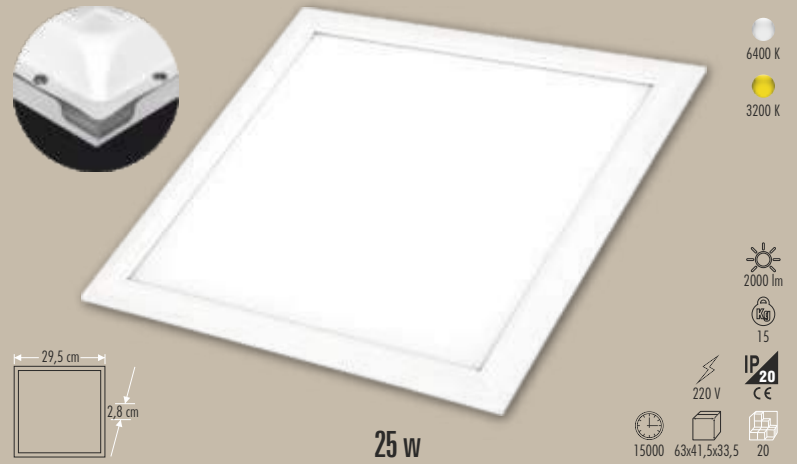

CT-5267 30 x 120 BACKLIGHT

140 ₺